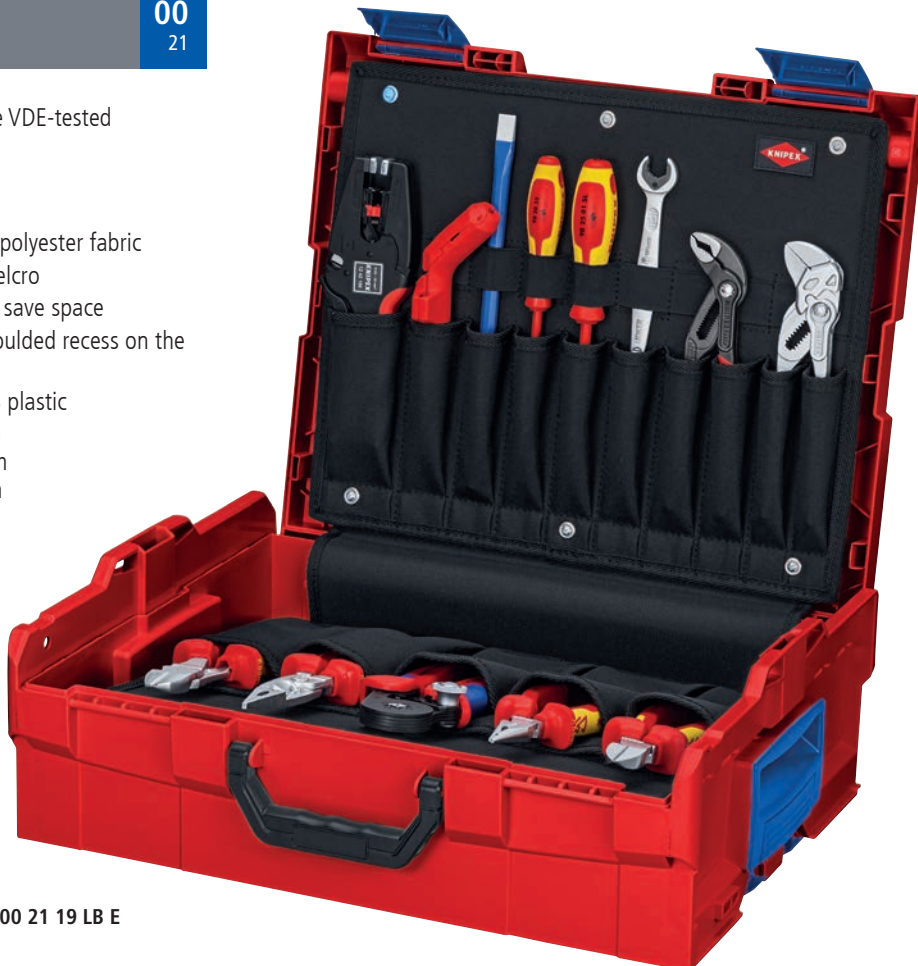

KNIPEX L-BOXX® Electric

65 part

00
21

- > Equipped with 65 brand name quality tools, some VDE-tested according to DIN EN 60900
- > Several boxes can be securely joined together
- > Flexible inner partitions
- > With two-part tool holder made of hard-wearing polyester fabric
- > Tool holders are connected to each other using Velcro
- > Handle can be lowered into a hollow in the lid to save space
- > Ergonomically shaped handles with additional moulded recess on the side for flexible, convenient handling
- > Strong box made of impact- and shock-proof ABS plastic
- > Dimension exterior (interior) width 442 (375) mm
- > Dimension exterior (interior) height 151 (107) mm
- > Dimension exterior (interior) depth 357 (311) mm

Model 00 21 19 LB
without tools

00 21 19 LB E

Article No.	EAN				Quantity	Nominal size	⚖ g
00 21 19 LB E	4003773-081623		KNIPEX L-BOXX® Electric, 65 part		1		11400
			00 11 01	KNIPEX TwinKey®	1		
		⚡ 1000 V	08 26 145	Needle-Nose Combination Pliers	1	145 mm	
		⚡	12 42 195	MultiStrip 10	1	195 mm	
		⚡ 1000 V	13 86 200	Pliers for Electrical Installation	1	200 mm	
		⚡	16 95 01 SB	KNIPEX ErgoStrip®	1	135 mm	
		⚡ 1000 V	26 26 200	Snipe Nose Side Cutting Pliers (Stork Beak Pliers)	1	200 mm	
		⚡ 1000 V	70 06 160	Diagonal Cutter	1	160 mm	
		⚡ 1000 V	74 06 200	High Leverage Diagonal Cutter	1	200 mm	
			86 03 180	Pliers Wrench	1	180 mm	
			87 01 180	KNIPEX Cobra® Hightech Water Pump Pliers	1	180 mm	
		⚡	97 53 04	Self-Adjusting Crimping Pliers for End Sleeves (ferrules)	1	180 mm	
		⚡ 1000 V	98 52	Cable Knife	1	185 mm	
		⚡ 1000 V	98 25 01 SL	Screwdriver (Slim) for cross-recessed screws, Pozidriv®	1	187 mm	
		⚡ 1000 V	98 20 35 SL	Screwdriver (Slim) for slotted screws	1		
			05003484001	16-part set of VDE interchangeable blades, slim	1		
			004018	8100 SA 8 Zyklus set of metal ratchets, 28 parts	1	1/4"	
			003760	Joker open-end wrench	1	10 x 13 mm	
			101-0300	Locksmith's hammer	1	300 g	
			361 252 1	Electrician's Chisel	1	250 x 10 mm	
			16135	Model 70 Electric spirit level	1	430 mm	
			17775	Pocket Electric mini spirit level	1	68 mm	
00 21 19 LB	081616		KNIPEX L-BOXX®, empty				9400
00 21 19 LB WK	081609		KNIPEX L-BOXX® two-part tool holder				953